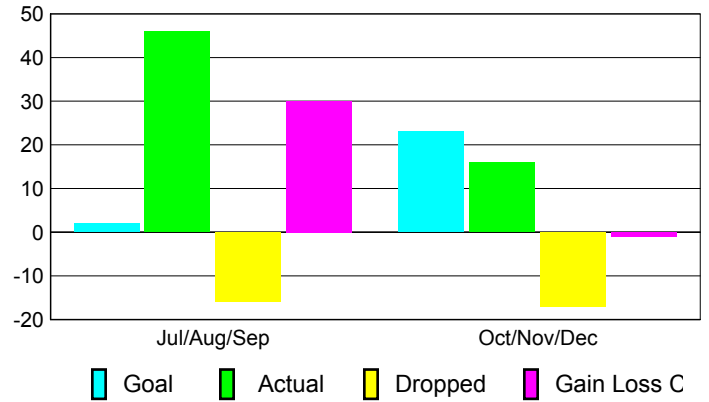

### YTD Status Quo Clubs 2010-2011

Status Quo Clubs Compared to Status Quo Members

## MEMBERSHIP

Membership Results  
2010-2011

Membership  
2009-2010

Month	Net Memb Goal	Actual New Memb	Actual Dropped Memb	Gain/Loss of Memb	Gain/Loss of Memb
Jul/Aug/Sep	2	46	-16	30	18
Oct/Nov/Dec	23	16	-17	-1	6
<b>Totals</b>	<b>25</b>	<b>62</b>	<b>-33</b>	<b>29</b>	<b>24</b>

### Membership Results 2010-2011

Goal, New, Dropped, Gain/Loss