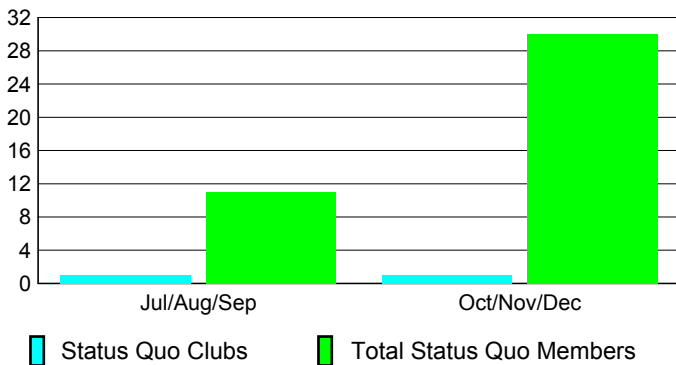

## CLUBS

Club Results  
2010-2011

Clubs  
2009-2010

Month	New Club Goal	Actual New Clubs	Actual Dropped Clubs	Gain/Loss of Clubs	Gain/Loss of Clubs
Jul/Aug/Sep	0	1	0	1	0
Oct/Nov/Dec	1	0	0	0	0
<b>Totals</b>	<b>1</b>	<b>1</b>	<b>0</b>	<b>1</b>	<b>0</b>

### Club Results 2010-2011

Goal, New, Dropped, Gain/Loss

### Comparison of Club Gain/Loss

Current Year Compared to the Previous Year

### YTD Status Quo Clubs 2010-2011

Status Quo Clubs Compared to Status Quo Members