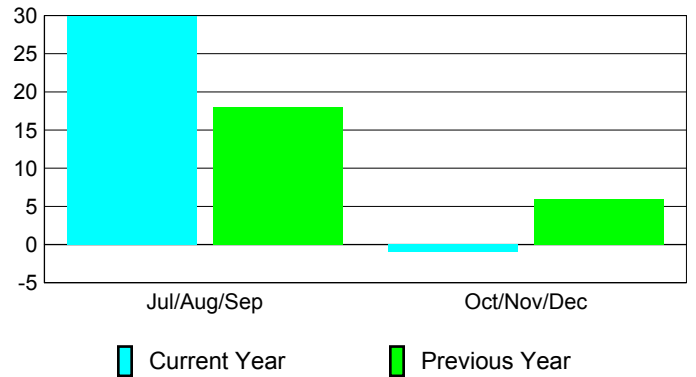

Comparison of Membership Gain/Loss

Current Year Compared to the Previous Year